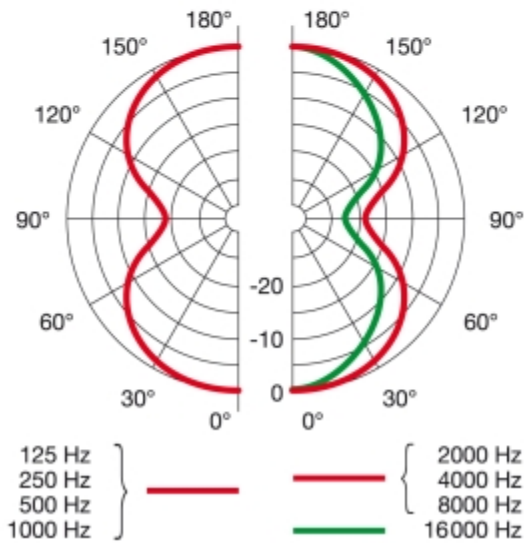

P820 Cardioid

125 Hz
250 Hz
500 Hz
1000 Hz

2000 Hz
4000 Hz
8000 Hz
16000 Hz

P820 Omnidirectional

P820 Figure Eight