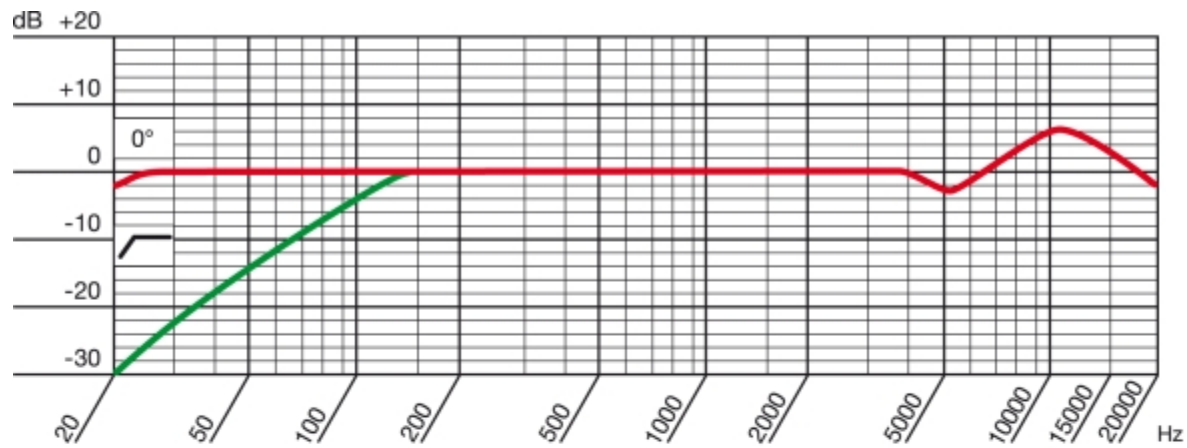

P820 Cardioid

125 Hz
250 Hz
500 Hz
1000 Hz

2000 Hz
4000 Hz
8000 Hz
16000 Hz

P820 Omnidirectional

P820 Figure Eight