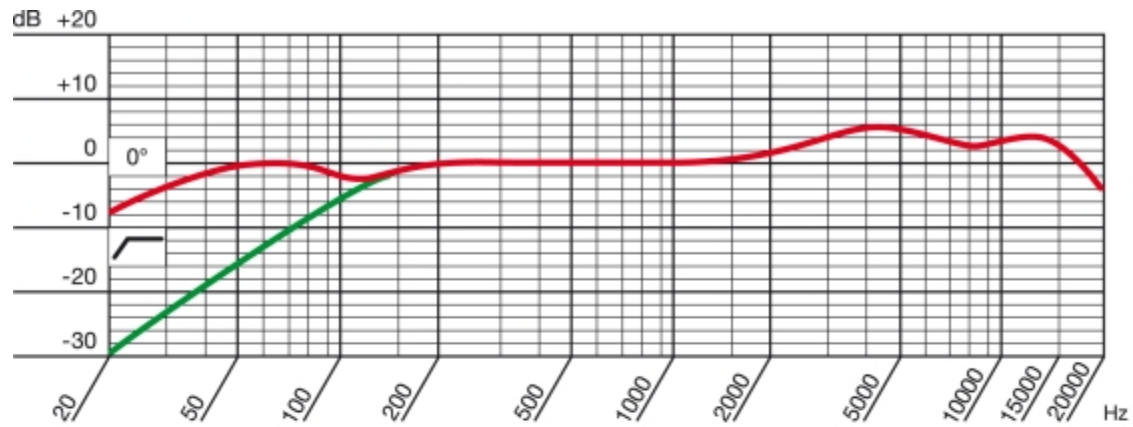

P820 Cardioid

125 Hz
250 Hz
500 Hz
1000 Hz

2000 Hz
4000 Hz
8000 Hz
16000 Hz

P820 Omnidirectional

P820 Figure Eight