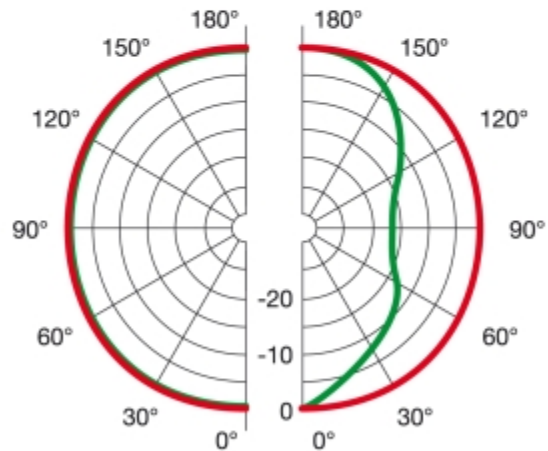

P820 Cardioid

125 Hz
250 Hz
500 Hz
1000 Hz

2000 Hz
4000 Hz
8000 Hz
16000 Hz

P820 Omnidirectional

P820 Figure Eight